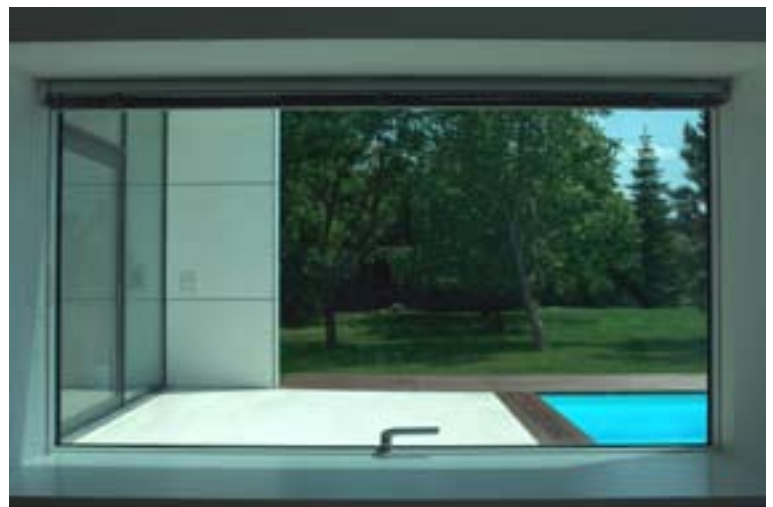

04

06

CITY
Korneuburg

COUNTRY
Austria

REGION
Central Europe

TYPOLGY
Living

COMPLETION
2003

CLIENT
XXXX

ARCHITECTS
synn architekten